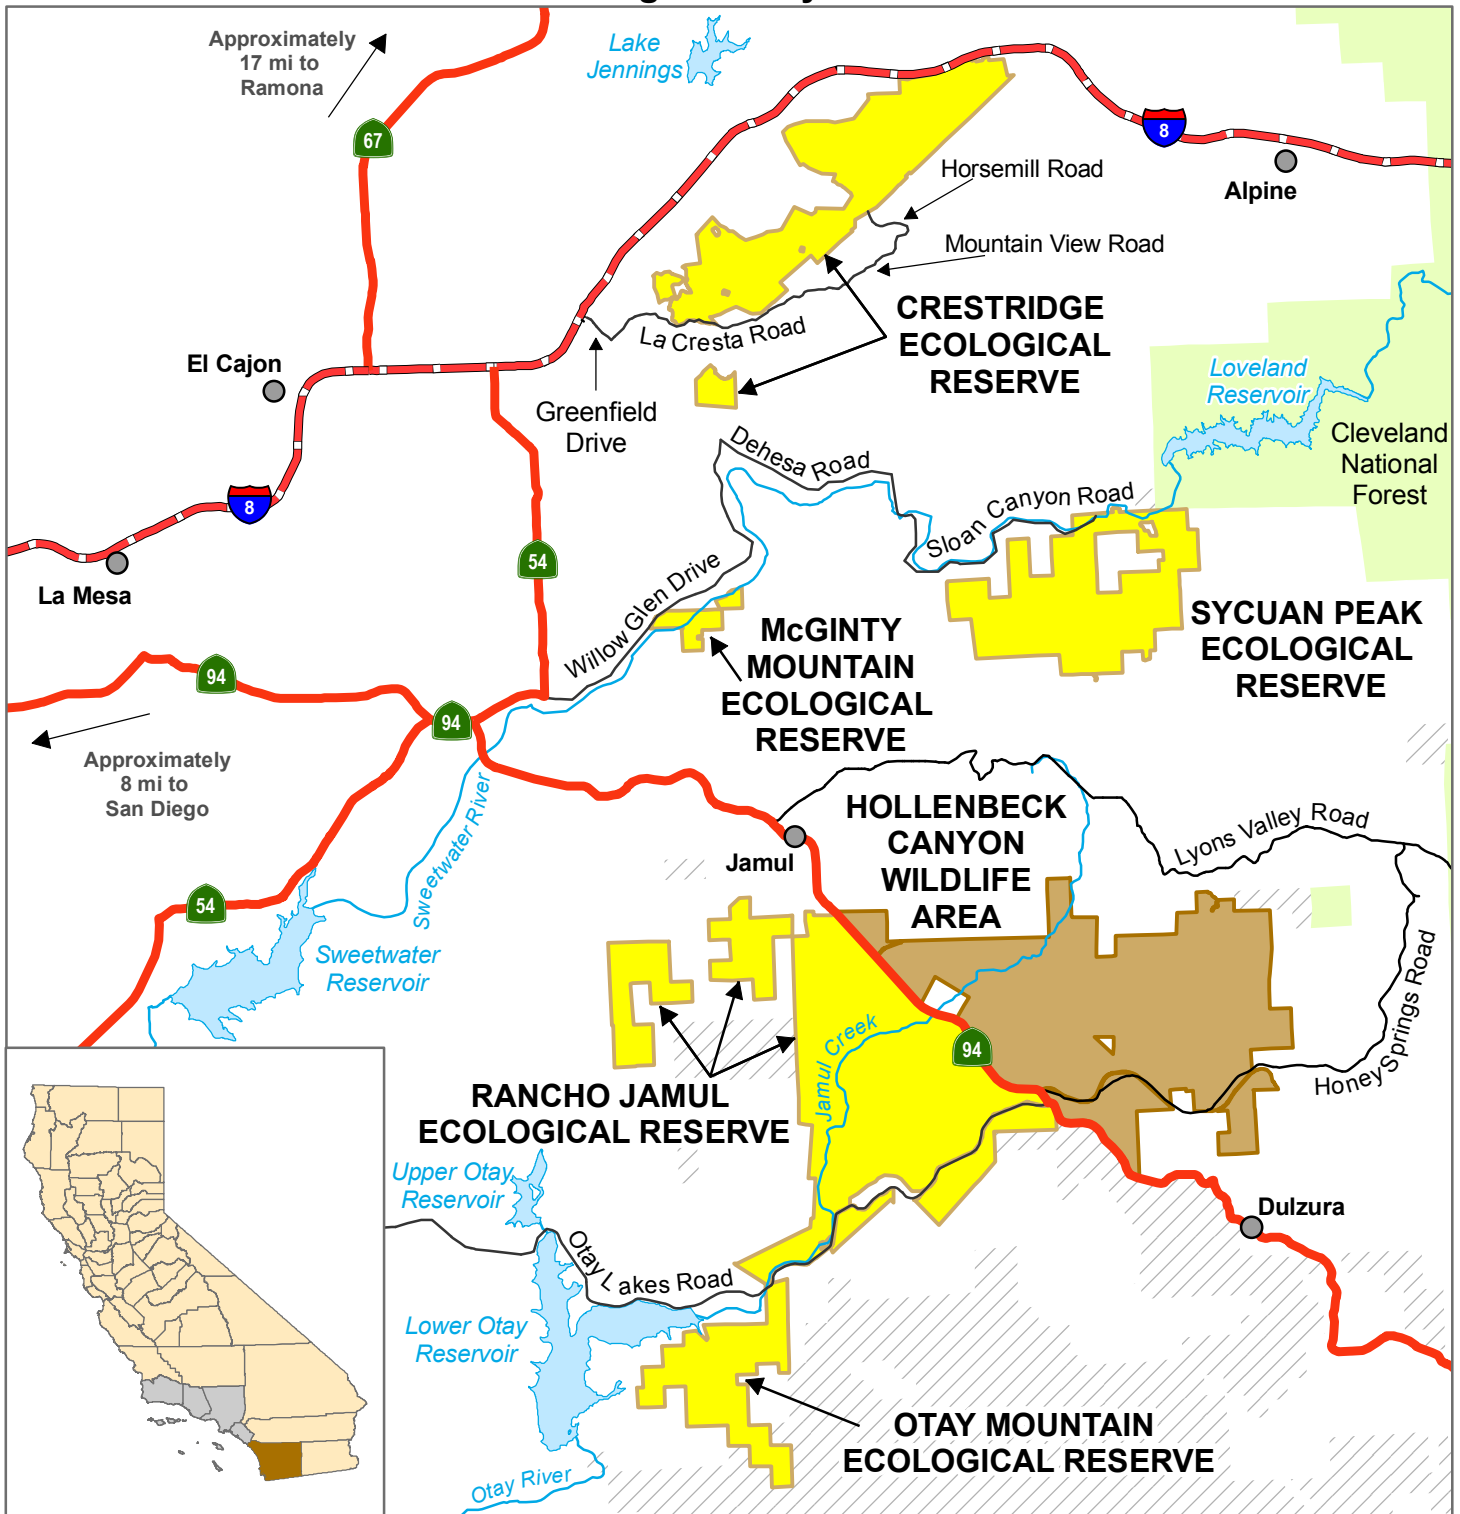

California Department of Fish and Game

South Coast Region

**CRESTRIDGE ECOLOGICAL RESERVE (ER), MCGINTY MOUNTAIN ER,
SYCUAN PEAK ER, RANCHO JAMUL ER,
OTAY MOUNTAIN ER, HOLLENBECK CANYON WILDLIFE AREA**
San Diego County

Ecological Reserve	Interstate Highway	
Wildlife Area	State Highway	
National Forest	Local Road	
Bureau of Land Management		